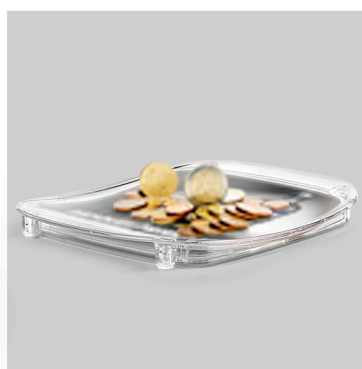

# EASY PRINTING PRODUCTS

*design - print - complete*

**LAVA CLEAR 41.048.10**  
TRAVEL MUG

**TRAVELINO 41.043.10**  
TRAVEL MUG

**TRAVELINO PLUS 41.049.10**  
TRAVEL MUG

**TIME 31.036**  
WALL CLOCK

**LOCKER 33.128.91**  
KEY HOLDER

**SCATOLA 34.246.91**  
PEN STAND

**CAMBIO 34.080.91**  
CASHTRAY

**PREZZO 34.245**  
CARD STAND