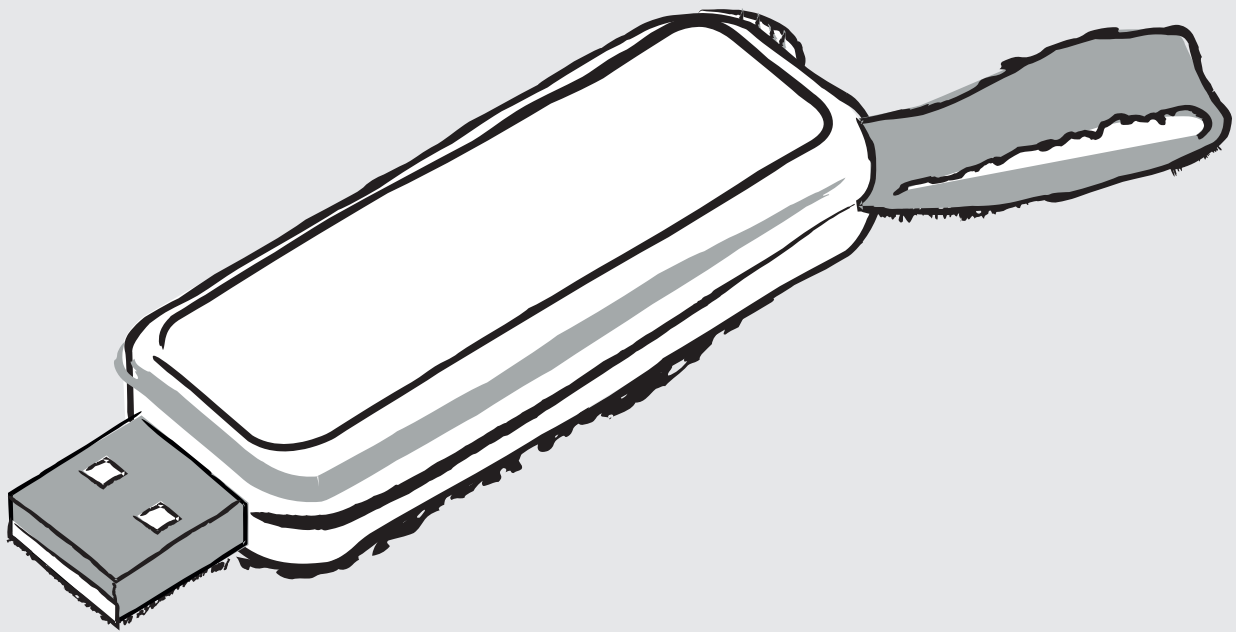

QUICK GUIDE

Did you know?

USB 3.0 is most easily recognized by the characteristic blue color of the insert, unlike USB 2.0, when the insert is black.

for USB flash memory

Flux 37.638.10

USB FLASH MEMORY, PLASTIC

Dimension: 23 x 57 x 11 mm

Recommended print dimension: 30 x 8 mm

Print type: laser engraving

What is USB 2.0?

USB 2.0 was released in the year 2000, which is also referred to as Hi-Speed USB. It is the most common version of the USB standard that we use every day. The maximum transfer speed of USB 2.0 device is up to 480 Mbps.

What is USB 3.0?

USB 3.0 was released in November 2008 and has gradually become the new standard for USB devices by providing a lot of improvements over USB 2.0. The major one is the data transfer rate. The data transfer rate of USB 3.0 is up to 5 Gbit/s, which is about 10 times faster than the USB 2.0 standard.